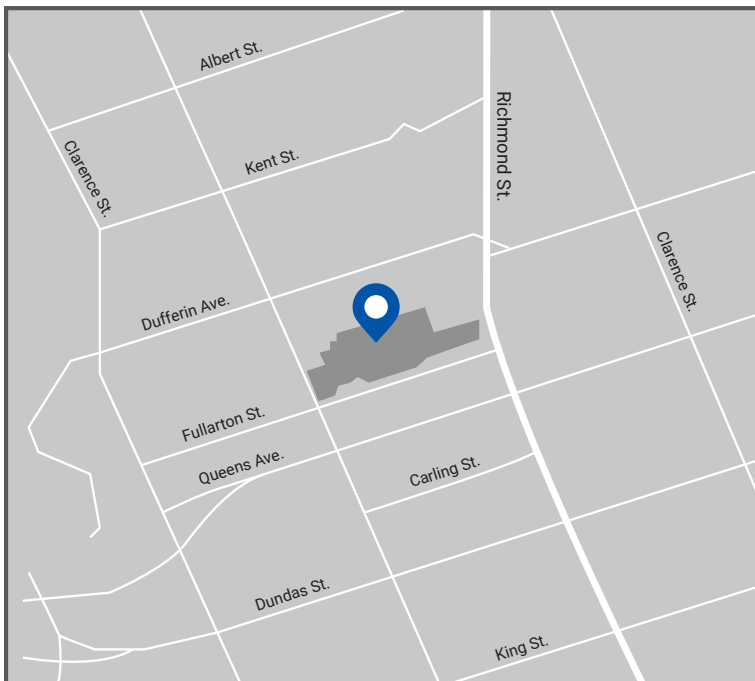

From HWY 401

- Take Wellington Street North Exit
- Turn left onto York Street
- Turn right onto Richmond Street
- Turn left onto Fullarton Street
- TLC is located at the corner of Fullarton and Richmond Street, on the main/ground floor of the Talbot Center
- Other entrances available, but closest is by the Royal Bank

OR

From the North

- Take HWY 7 to Richmond Street
- Follow Richmond Street to Fullarton (approx. 25 minutes)
- Turn right onto Fullarton
- TLC is located at the corner of Fullarton and Richmond Street, on the main/ground floor of the Talbot Center
- Other entrances available, but closest is by the Royal Bank

TLC Laser Eye Centres London (at the Talbot Center)

148 Fullarton street, Suite R40, London, ON, N6A 0A4

Parking

- Metered parking is available on Fullarton and Talbot Street
- Impark parking is available on Fullarton Street
- Parking garage is located off of Dufferin Street (back on the building)